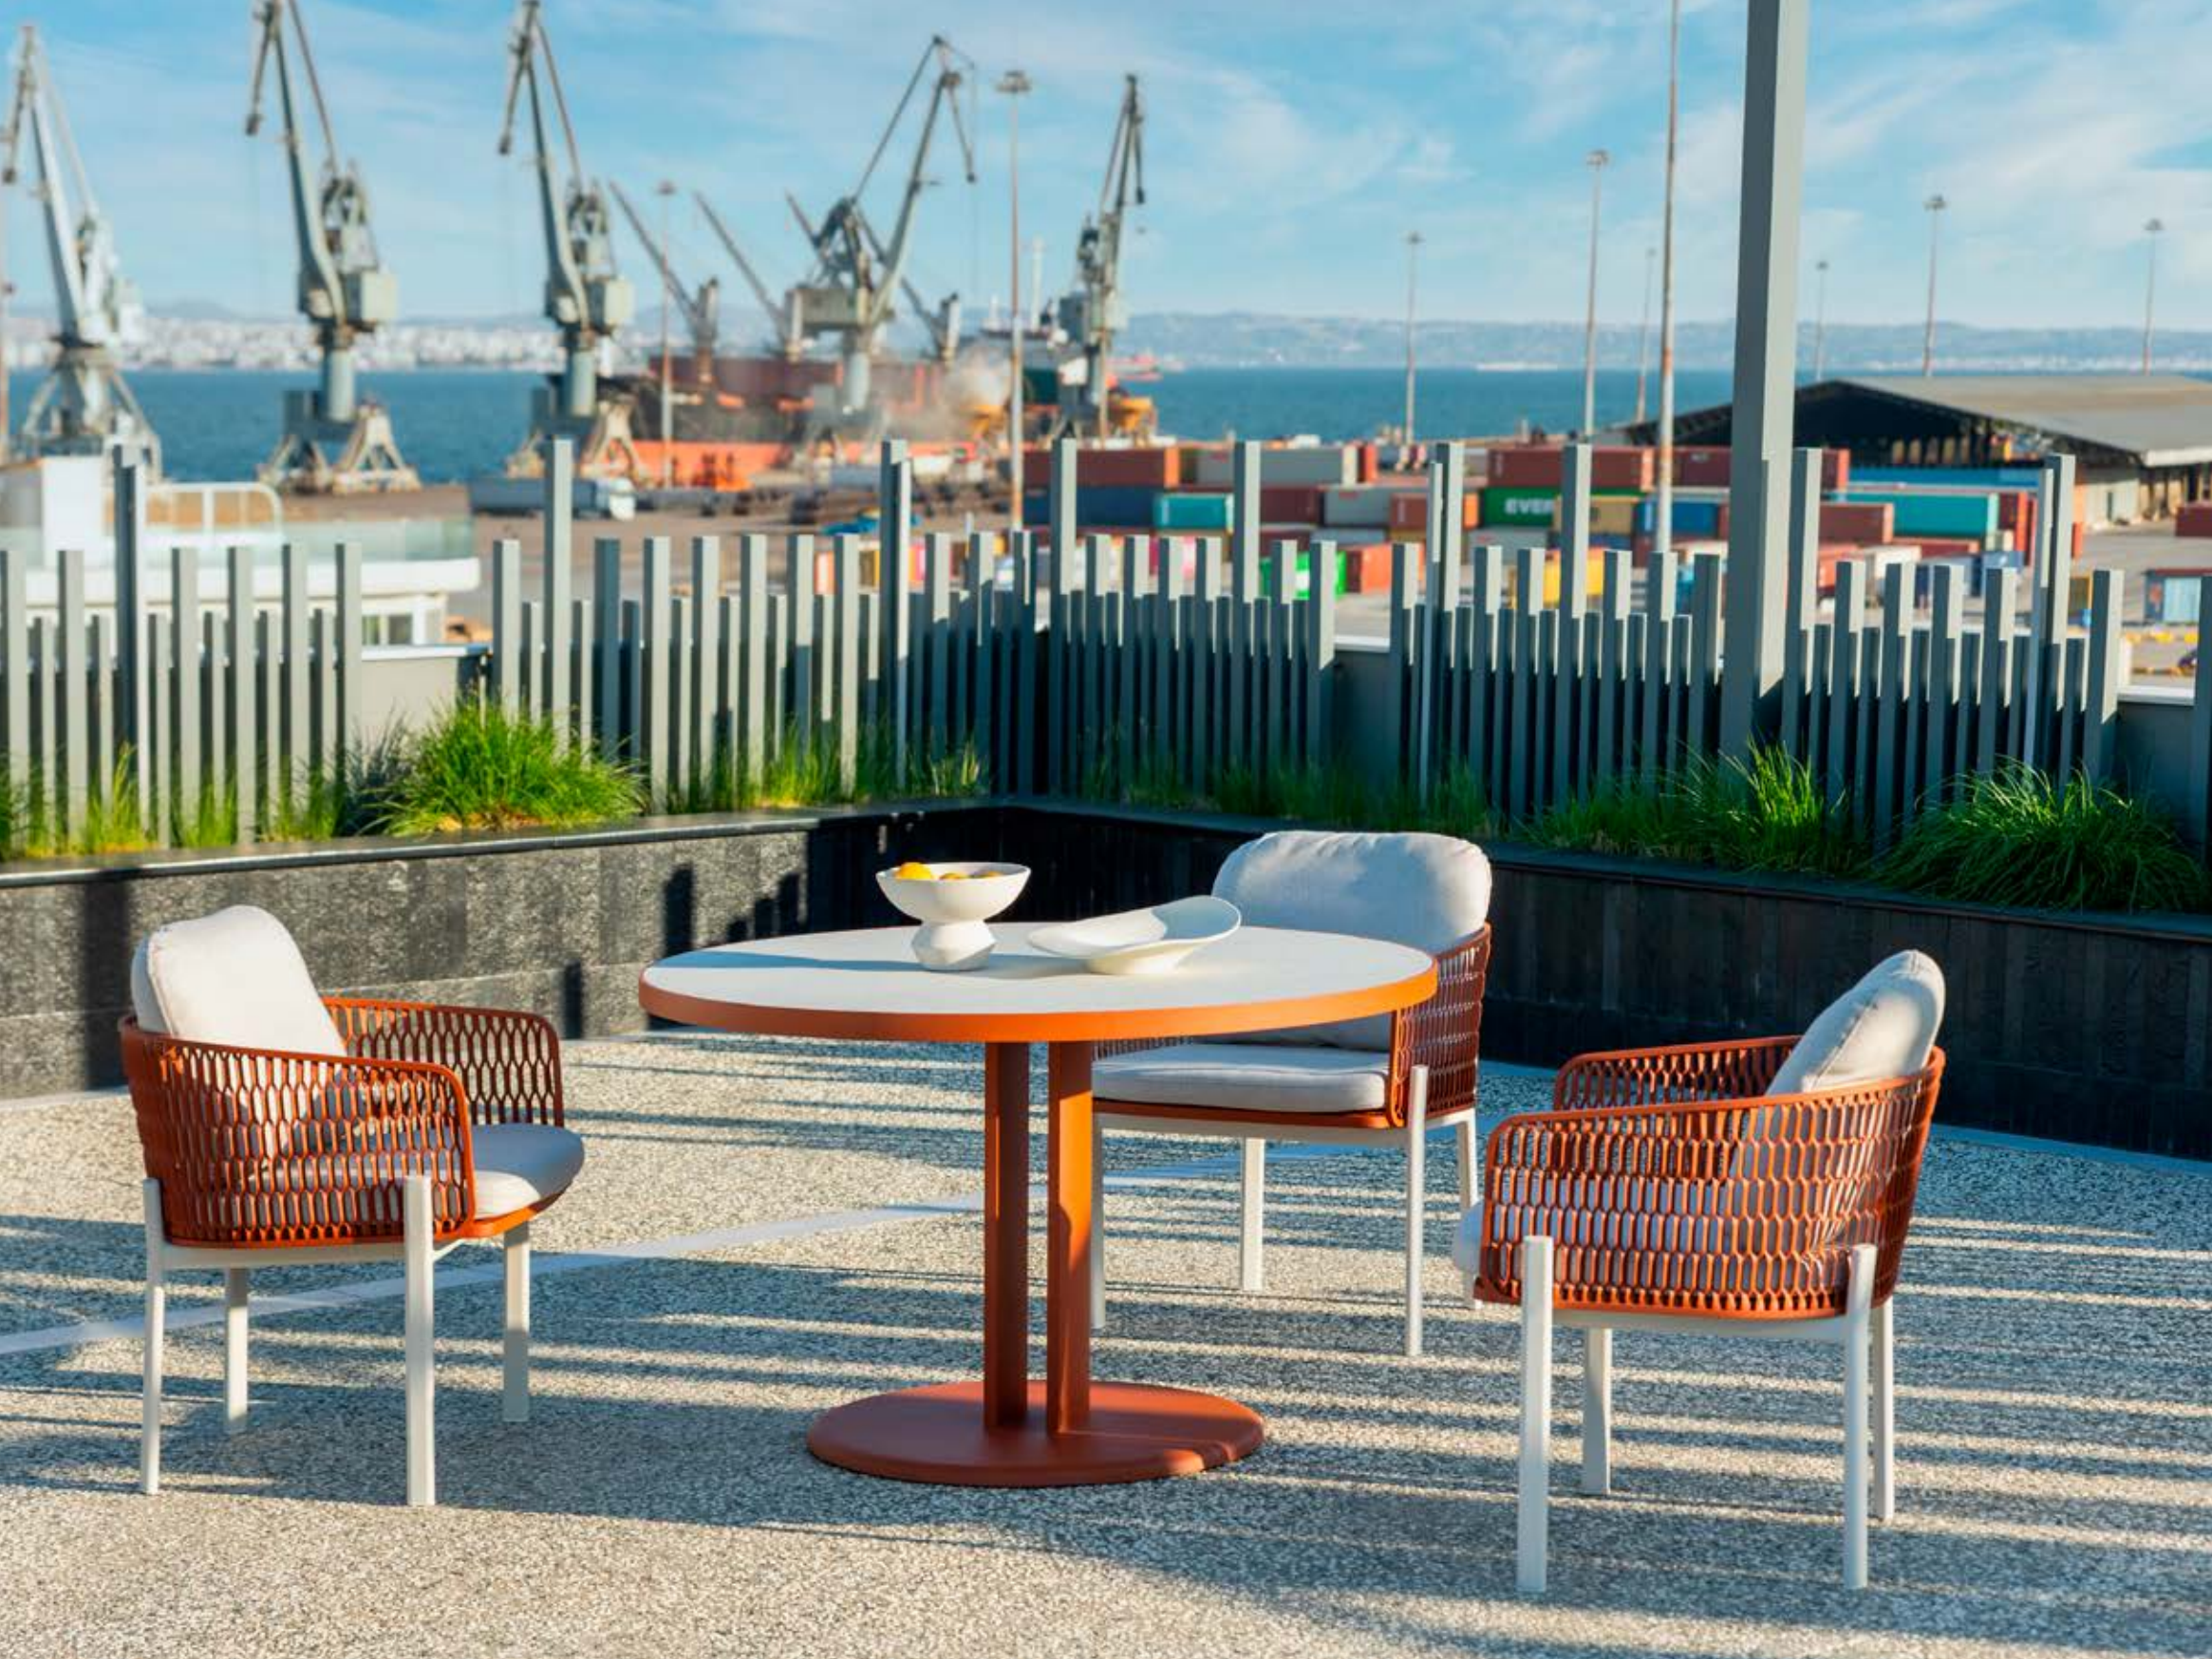

Isla Collection

011