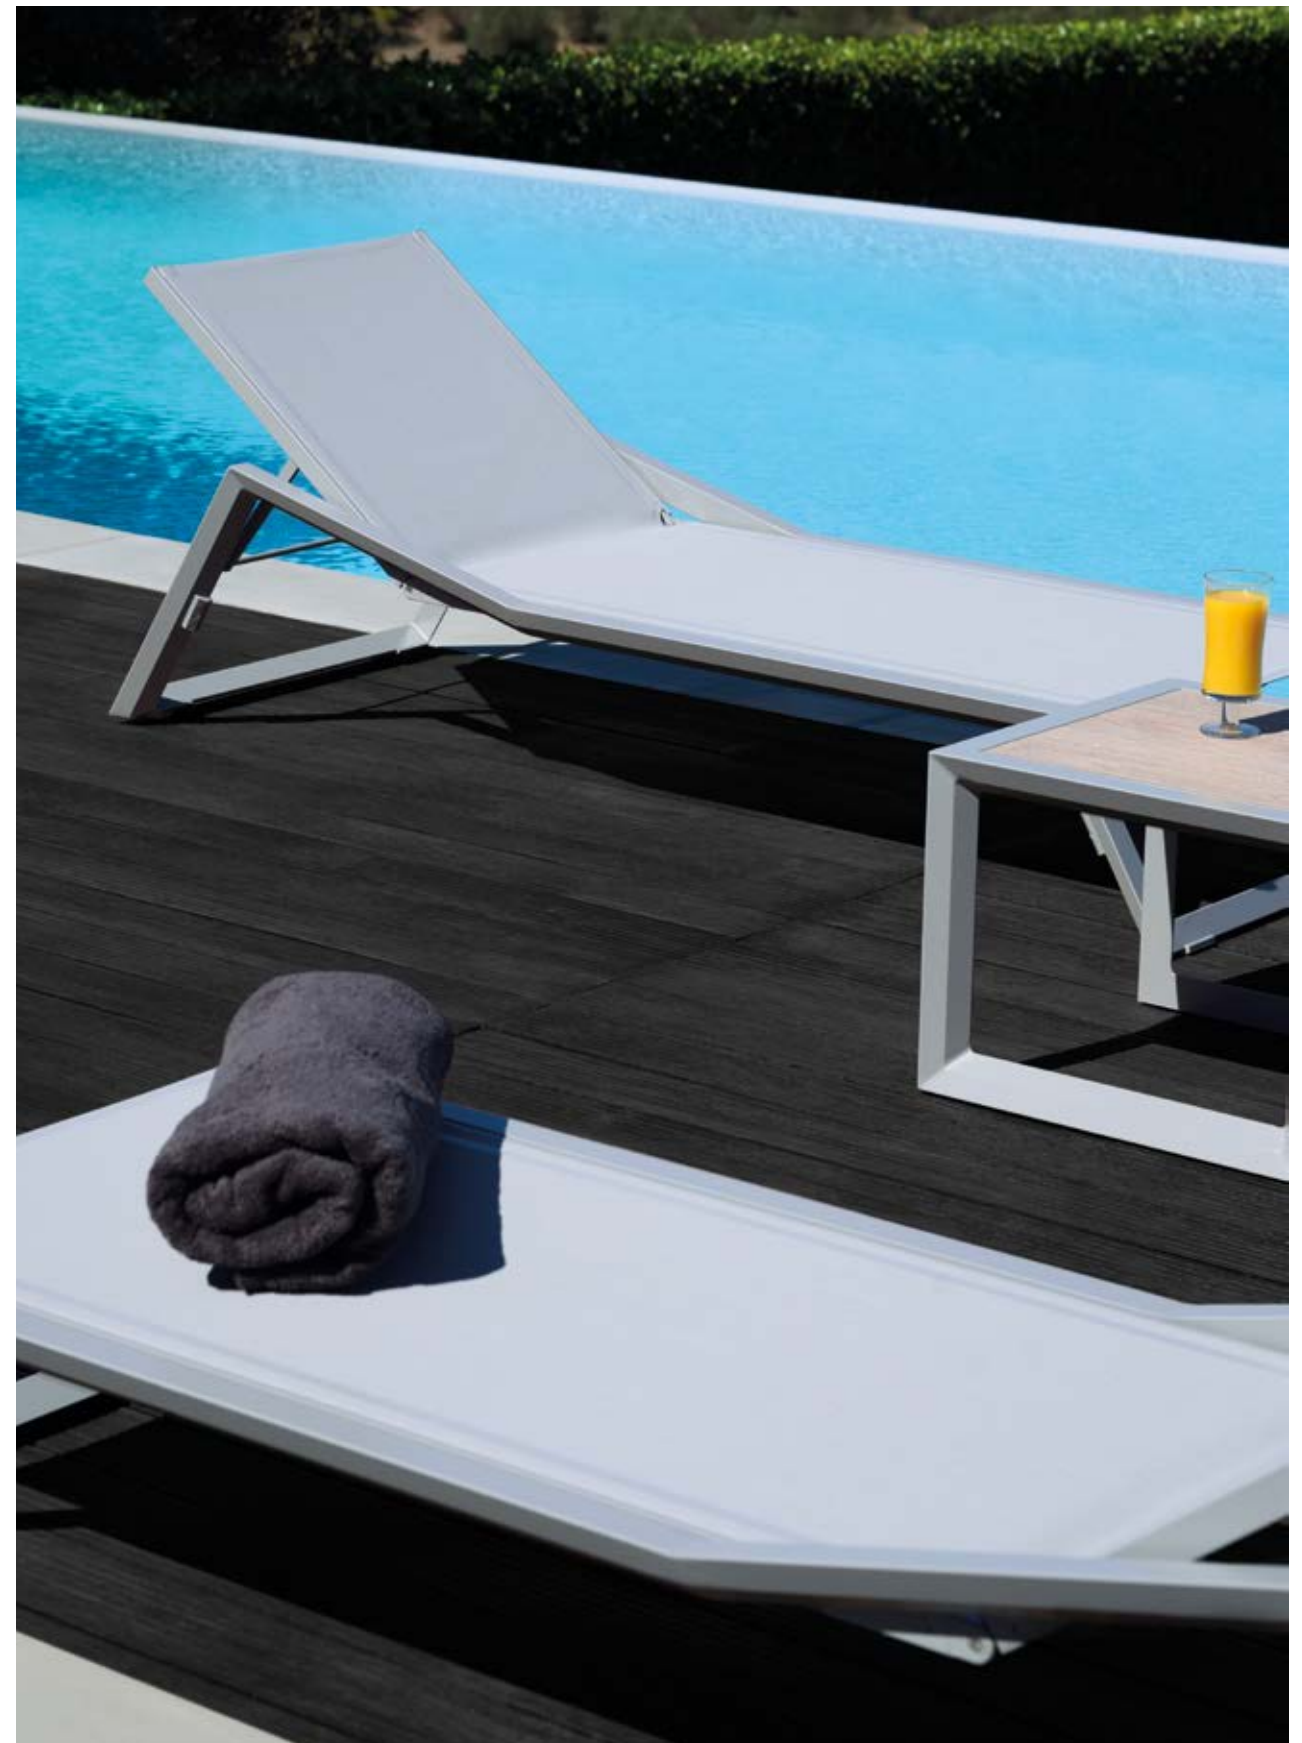

Born from the need for aesthetic originality, Nubes features an innovative aluminum profile, offering a fresh perspective on outdoor furniture.

Design by George Tsironas

10deka.com

076

Nubes Collection

079