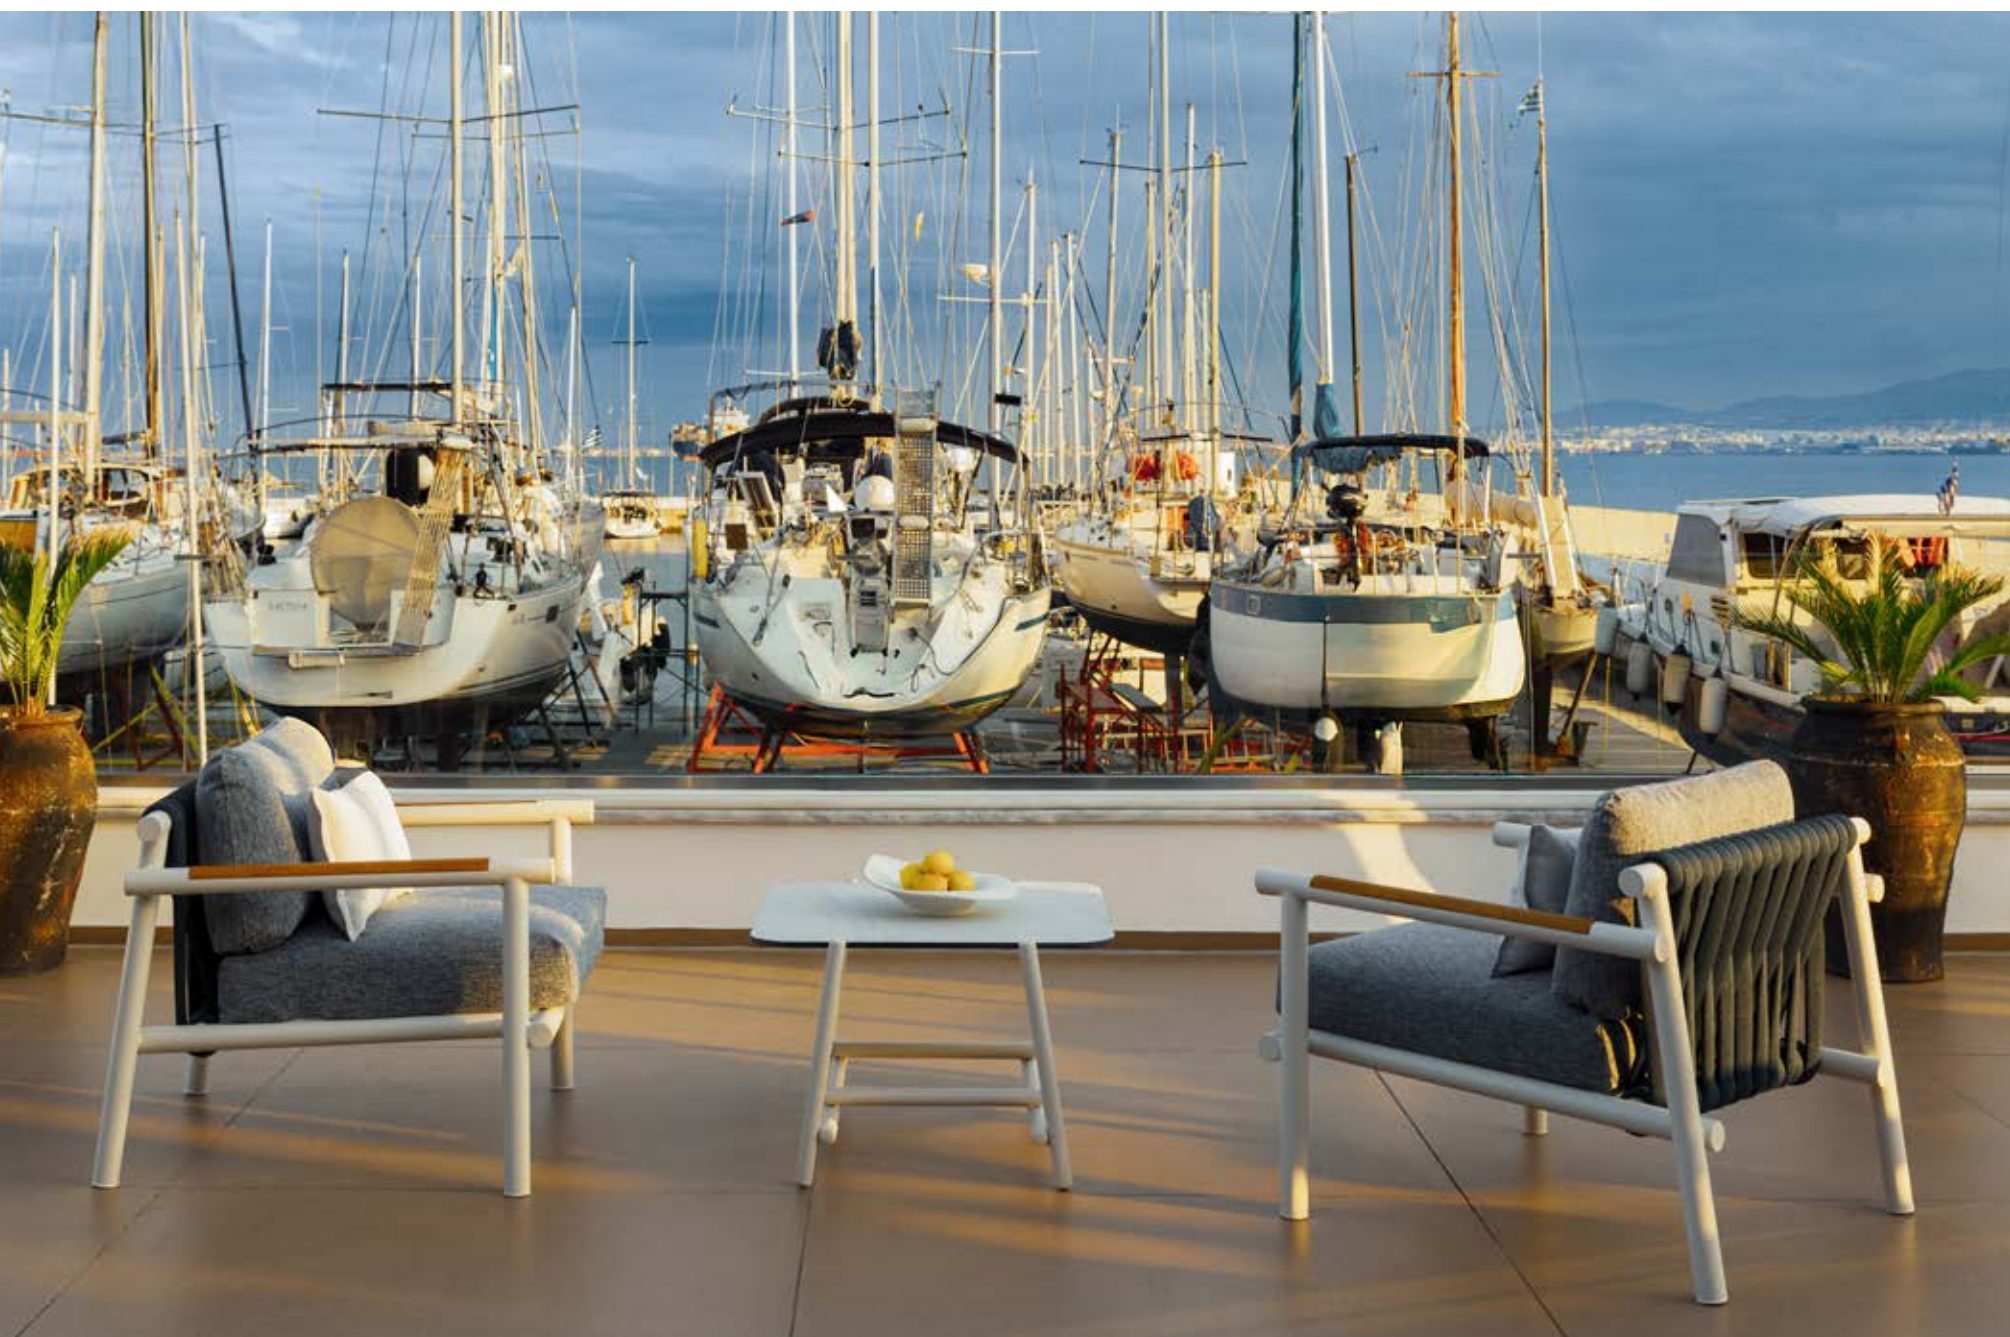

Aurora Collection

019