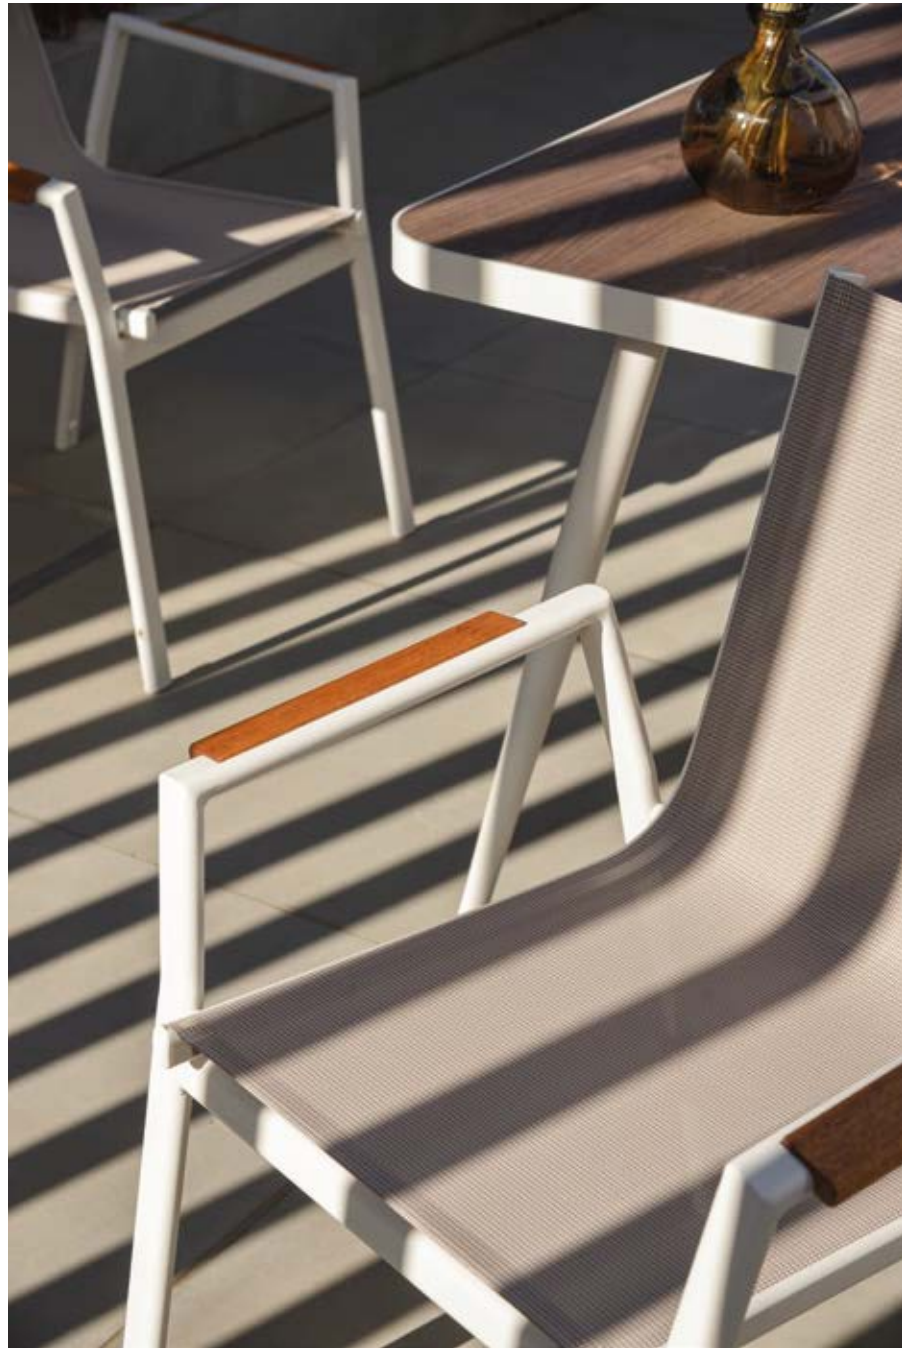

Gardel Collection

153