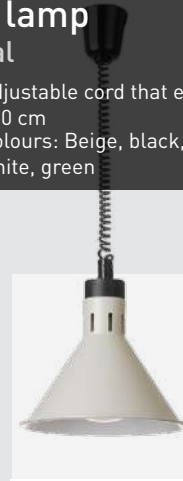

black
code: 211458

off-white
code: 211519

taupe
code: 211526

silver
code: 211427

black
code: 211465

off-white
code: 211533

taupe
code: 211540

Rise and fall heat lamp conical

- + Adjustable cord that extends from 70 to 150 cm
- + Colours: Beige, black, silver, copper, white, green

beige
code: 273777

black
code: 273845

silver
code: 273869

copper
code: 273876

white
code: 273937

green
code: 273920

Flexible heat lamp

268x200x(H)660 mm

- + Made of iron
- + Flexible arm can be lowered or raised easily
- + Infrared shatterproof lightbulb included
- + Colours: green, beige, black, copper

green
code: 273746

Rise and fall heat lamp cylindrical

- + Adjustable cord that extends from 70 to 150 cm
- + Colours: Beige, black, silver, copper, white, green

beige
code: 273784

black
code: 273852

silver
code: 273883

copper
code: 273890