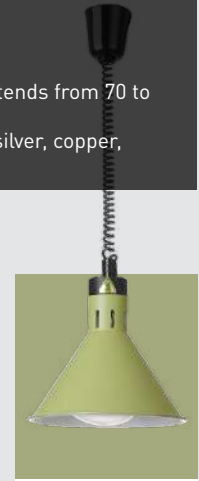

- + Adjustable cord that extends from 70 to 150 cm
- + Colours: Beige, black, silver, copper, white, green

beige
code: 273777

black
code: 273845

silver
code: 273869

copper
code: 273876

white
code: 273937

green
code: 273920